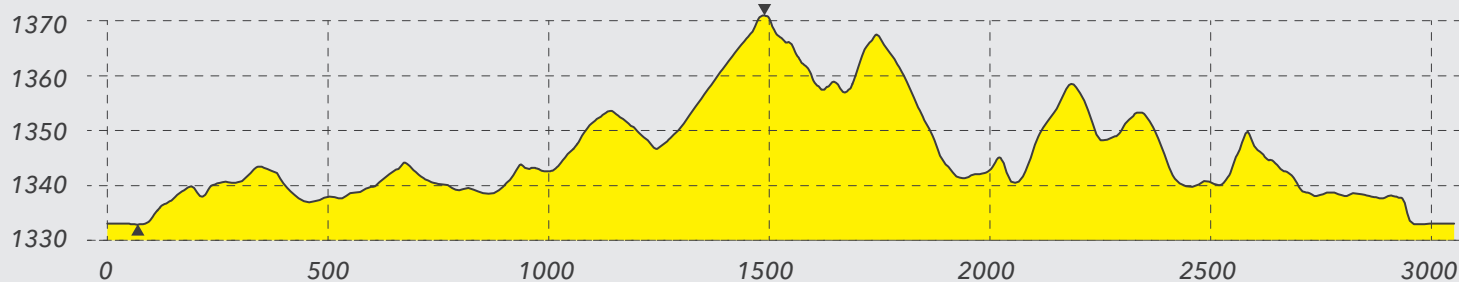

POKLJUKA

9-21 FEBRUARY 2021

TECHNICAL COURSE MAP

MASS START MEN 15 KM

3 KM COURSE LOOP

First loop	3038 m
Middle Loops	3 X 3040 m
Finish Loop	2974 m
TOTAL:	15132 m

Highest point	1371 m
Lowest point	1333 m
Maximum Climb	25 m
Total Climb (loop)	113 m