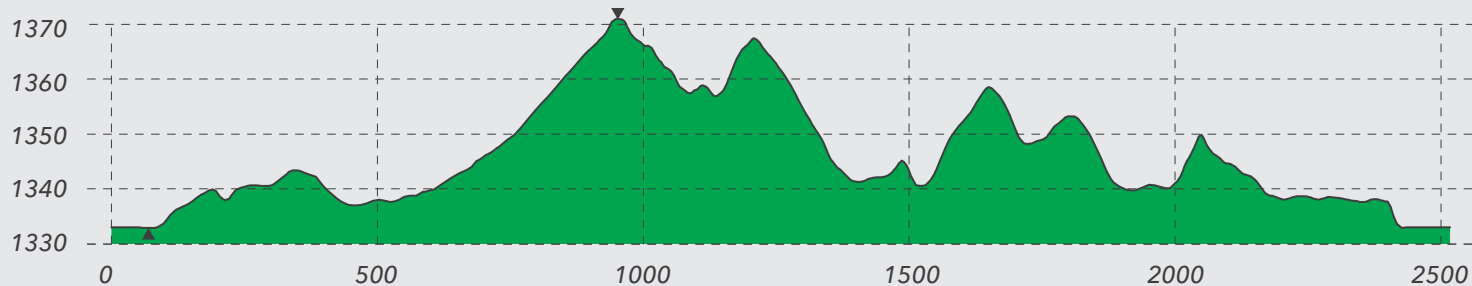

# POKLJUKA

9-21 FEBRUARY 2021

## TECHNICAL COURSE MAP

### RELAY MEN (4 X 7,5 KM)

#### 2,5 KM COURSE LOOP

First loop	2508 m
Middle Loop	2510 m
Finish Loop	2444 m
<b>TOTAL:</b>	<b>7462 m</b>

Highest point	1371 m
Lowest point	1333 m
Maximum Climb	33 m
Total Climb (loop)	99 m