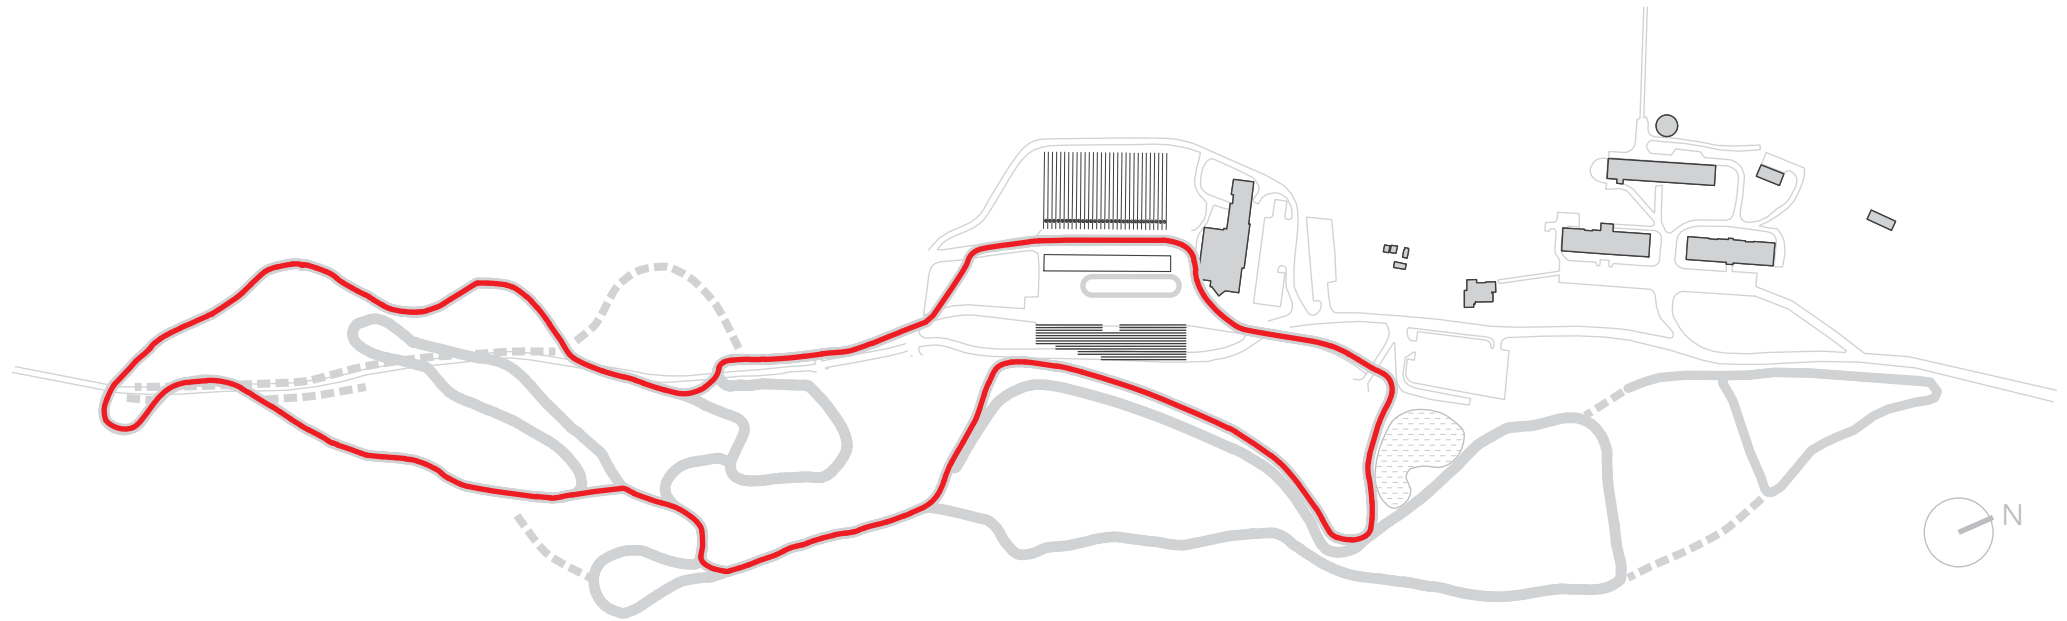

POKLJUKA

9-21 FEBRUARY 2021

TECHNICAL COURSE MAP RELAY WOMEN (4 X 6 KM)

2 KM COURSE LOOP

First loop	2107 m
Middle Loop	2109 m
Finish Loop	2043 m
TOTAL:	6259 m
Highest point	1367 m
Lowest point	1333 m
Maximum Climb	24 m
Total Climb (loop)	79 m